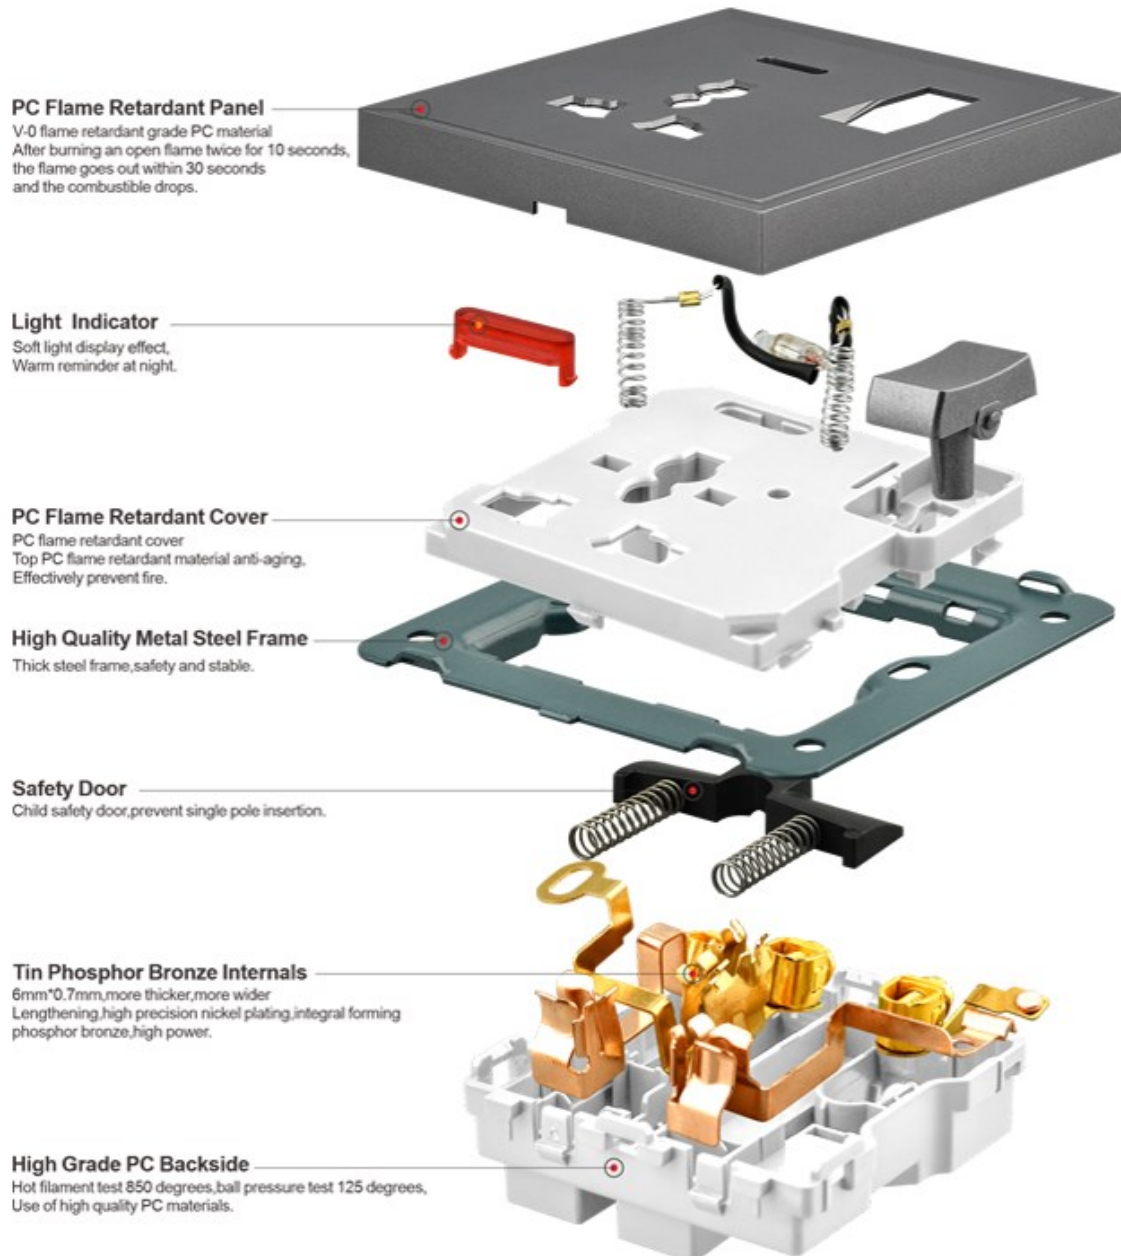

Switch & Sockets are the integral part of our living space. Not only for perfect functionality they meet also aesthetic requirements of our individual tastes.

The name of Decent **Graham Grey** series switch sockets we have dedicated to the Scottish scientists and inventor **Alexander Graham Bell**.

GRAHAM GREY SERIES

SWITCH SOCKETS

Product Description	Code
DECENT® 16A 1 GANG 1 WAY SWITCH GRAHAM GREY	D1611SGG
DECENT® 16A 2 GANG 1 WAY SWITCH GRAHAM GREY	D1621SGG
DECENT® 16A 2 GANG 2 WAY SWITCH GRAHAM GREY	D1622SGG
DECENT® 16A 3 GANG 1 WAY SWITCH GRAHAM GREY	D1631SGG
DECENT® 16A 4 GANG 1 WAY SWITCH GRAHAM GREY	D1641SGG
DECENT® 16A 1 GANG BELL PUSH GRAHAM GREY	D161BPGG
DECENT® 13A 3 PIN MF SWITCHED SOCKET WITH NEON GRAHAM GREY	D133MSGG
DECENT® 13A 3 PIN MF SWITCHED SOCKET + 2USB WITH NEON GRAHAM GREY	D133MUGG
DECENT® 13A 3 PIN SWITCHED SOCKET (FLAT) WITH NEON GRAHAM GREY	D133SSGG
DECENT® 15A 3 PIN SWITCHED SOCKET (ROUND) WITH NEON GRAHAM GREY	D153SSGG
DECENT® 13A 5 PIN MF SWITCHED SOCKET WITH NEON GRAHAM GREY	D135MSGG
DECENT® 25A DOUBLE POLE CONTROL SWITCH WITH NEON GRAHAM GREY	D25DPSGG
DECENT® 45A DOUBLE POLE CONTROL SWITCH WITH NEON GRAHAM GREY	D45DPSGG
DECENT® 10A 2 PIN SOCKET WITH 2 GANG SWITCH GRAHAM GREY	D102S2SGG
DECENT® 1 GANG TV COAXIAL SOCKET OUTLET GRAHAM GREY	D001TVGG
DECENT® 1 GANG TELEPHONE SOCKET RJ11 GRAHAM GREY	D0RJ11GG
DECENT® 1 GANG DATA SOCKET RJ45 GRAHAM GREY	D0RJ45GG
DECENT® 2 GANG DATA SOCKET RJ45 GRAHAM GREY	D2RJ45GG
DECENT® 500W FAN CONTROLLER WITH SWITCH GRAHAM GREY	D500FSGG
DECENT® 800W LIGHT DIMMER WITH SWITCH GRAHAM GREY	D800LSGG
DECENT® 60W VOICE CONTROL SWITCH GRAHAM GREY	D060VSGG
DECENT® 150W HUMAN BODY SENSOR SWITCH GRAHAM GREY	D150HSGG
DECENT® 1 GANG BLANKING PLATE GRAHAM GREY	D0001BGG

Internal Construction of DECENT® Switch Sockets

www.decentbangladesh.com

<https://www.facebook.com/decentbdLtd/>

<https://www.linkedin.com/company/77096787/>

<https://www.youtube.com/channel/UCOxQwJ1zrBtUAyyrpf9bNfQ>