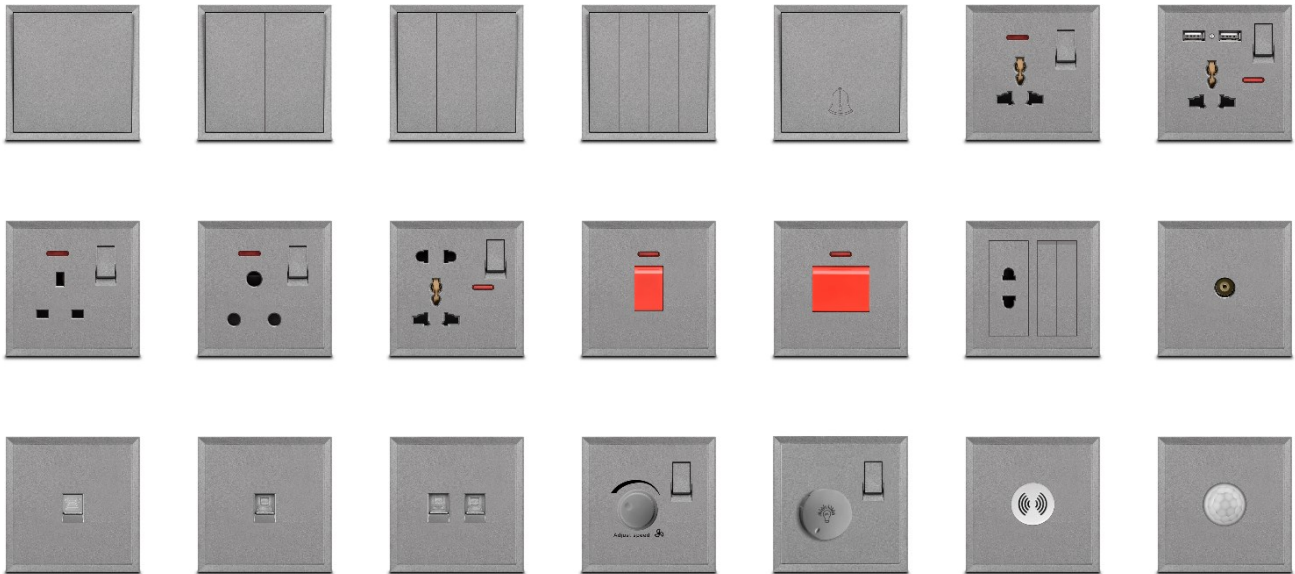

Switch & Sockets are the integral part of our living space. Not only for perfect functionality they meet also aesthetic requirements of our individual tastes.

The name of Decent **Graham Grey** series switch sockets we have dedicated to the Scottish scientists and inventor **Alexander Graham Bell**.

GRAHAM GREY SERIES

SWITCH SOCKETS

Product Description	Code
DECENT® 16A 1 GANG 1 WAY SWITCH GRAHAM GREY	D1611SGG
DECENT® 16A 2 GANG 1 WAY SWITCH GRAHAM GREY	D1621SGG
DECENT® 16A 2 GANG 2 WAY SWITCH GRAHAM GREY	D1622SGG
DECENT® 16A 3 GANG 1 WAY SWITCH GRAHAM GREY	D1631SGG
DECENT® 16A 4 GANG 1 WAY SWITCH GRAHAM GREY	D1641SGG
DECENT® 16A 1 GANG BELL PUSH GRAHAM GREY	D161BPGG
DECENT® 13A 3 PIN MF SWITCHED SOCKET WITH NEON GRAHAM GREY	D133MSGG
DECENT® 13A 3 PIN MF SWITCHED SOCKET + 2USB WITH NEON GRAHAM GREY	D133MUGG
DECENT® 13A 3 PIN SWITCHED SOCKET (FLAT) WITH NEON GRAHAM GREY	D133SSGG
DECENT® 15A 3 PIN SWITCHED SOCKET (ROUND) WITH NEON GRAHAM GREY	D153SSGG
DECENT® 13A 5 PIN MF SWITCHED SOCKET WITH NEON GRAHAM GREY	D135MSGG
DECENT® 25A DOUBLE POLE CONTROL SWITCH WITH NEON GRAHAM GREY	D25DPSGG
DECENT® 45A DOUBLE POLE CONTROL SWITCH WITH NEON GRAHAM GREY	D45DPSGG
DECENT® 10A 2 PIN SOCKET WITH 2 GANG SWITCH GRAHAM GREY	D102S2SGG
DECENT® 1 GANG TV COAXIAL SOCKET OUTLET GRAHAM GREY	D001TVGG
DECENT® 1 GANG TELEPHONE SOCKET RJ11 GRAHAM GREY	D0RJ11GG
DECENT® 1 GANG DATA SOCKET RJ45 GRAHAM GREY	D0RJ45GG
DECENT® 2 GANG DATA SOCKET RJ45 GRAHAM GREY	D2RJ45GG
DECENT® 500W FAN CONTROLLER WITH SWITCH GRAHAM GREY	D500FSGG
DECENT® 800W LIGHT DIMMER WITH SWITCH GRAHAM GREY	D800LSGG
DECENT® 60W VOICE CONTROL SWITCH GRAHAM GREY	D060VSGG
DECENT® 150W HUMAN BODY SENSOR SWITCH GRAHAM GREY	D150HSGG
DECENT® 1 GANG BLANKING PLATE GRAHAM GREY	D0001BGG