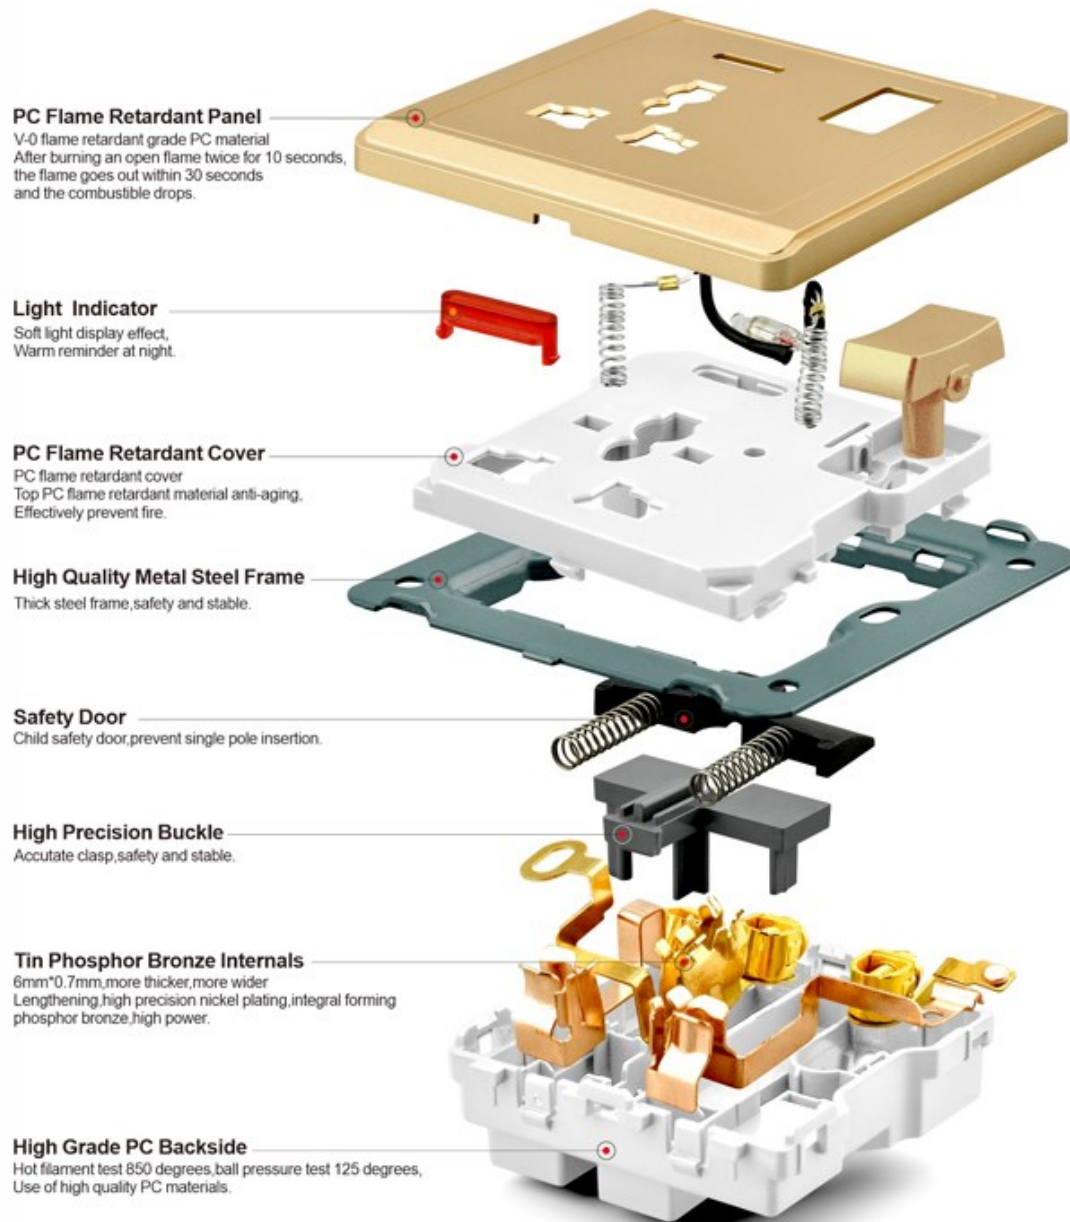

Internal Construction of DECENT® Switch Sockets

www.decentbangladesh.com

<https://www.facebook.com/decentbdLtd/>

<https://www.linkedin.com/company/77096787/>

<https://www.youtube.com/channel/UCOxQwJ1zrBtUAYyrf9bNfQ>