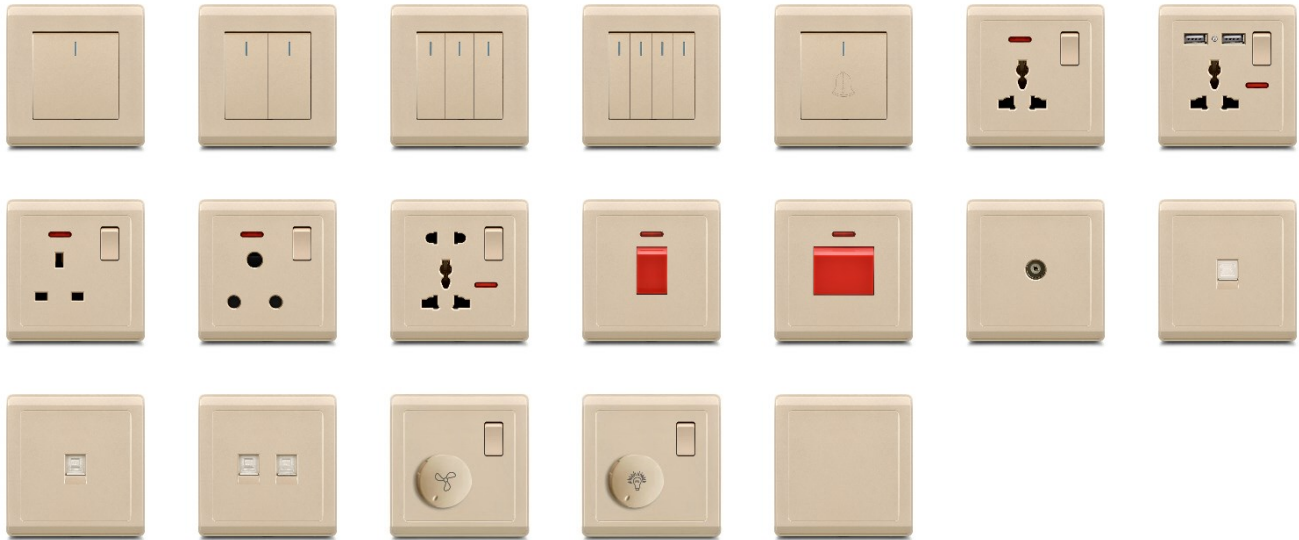

Switch & Sockets are the integral part of our living space. Not only for perfect functionality they meet also aesthetic requirements of our individual tastes.

The name of Decent **Chad Champagne** series switch sockets we have dedicated to the Nobel laureate English scientists and Neutron inventor **Sir James Chadwick**.

CHAD CHAMPAGNE SERIES

SWITCH SOCKETS

Product Name	Code
DECENT® 16A 1 GANG 1 WAY SWITCH CHAD CHAMPAGNE	D1611SCC
DECENT® 16A 2 GANG 1 WAY SWITCH CHAD CHAMPAGNE	D1621SCC
DECENT® 16A 2 GANG 2 WAY SWITCH CHAD CHAMPAGNE	D1622SCC
DECENT® 16A 3 GANG 1 WAY SWITCH CHAD CHAMPAGNE	D1631SCC
DECENT® 16A 4 GANG 1 WAY SWITCH CHAD CHAMPAGNE	D1641SCC
DECENT® 16A 1 GANG BELL PUSH CHAD CHAMPAGNE	D131BPCC
DECENT® 13A 3 PIN MF SWITCHED SOCKET WITH NEON CHAD CHAMPAGNE	D133MSCC
DECENT® 13A 3 PIN MF SWITCHED SOCKET + 2USB WITH NEON CHAD CHAMPAGNE	D163MUCC
DECENT® 13A 3 PIN SWITCHED SOCKET (FLAT) WITH NEON CHAD CHAMPAGNE	D133SSCC
DECENT® 15A 3 PIN SWITCHED SOCKET (ROUND) WITH NEON CHAD CHAMPAGNE	D153SSCC
DECENT® 16A 5 PIN MF SWITCHED SOCKET WITH NEON CHAD CHAMPAGNE	D165MSCC
DECENT® 25A DOUBLE POLE CONTROL SWITCH WITH NEON CHAD CHAMPAGNE	D25DPSCC
DECENT® 45A DOUBLE POLE CONTROL SWITCH WITH NEON CHAD CHAMPAGNE	D45DPSCC
DECENT® 1 GANG TV COAXIAL SOCKET OUTLET CHAD CHAMPAGNE	D001TVCC
DECENT® 1 GANG TELEPHONE SOCKET RJ11 CHAD CHAMPAGNE	D0RJ11CC
DECENT® 1 GANG DATA SOCKET RJ45 CHAD CHAMPAGNE	D0RJ45CC
DECENT® 2 GANG DATA SOCKET RJ45 CHAD CHAMPAGNE	D2RJ45CC
DECENT® 500W FAN CONTROLLER WITH SWITCH CHAD CHAMPAGNE	D500FSCC
DECENT® 800W LIGHT DIMMER WITH SWITCH CHAD CHAMPAGNE	D800LSCC
DECENT® 1 GANG BLANKING PLATE CHAD CHAMPAGNE	D0001BCC