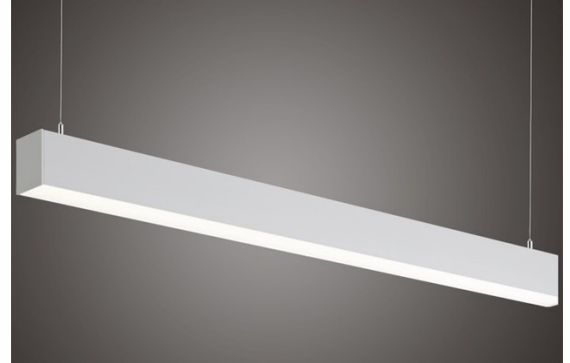

- Eye friendly
- Anti-glare
- Shadowless
- Uniformity
- Linkable
- Elegant Look

APPLICATIONS::

offices, hotels, display centre, public areas etc.

Aluminium body-screwless design-Germany diffuser

Voltage 180-265V at 50/60Hz
 mA 1000mA
 PF >0.9
 Lifetime 30,000hrs