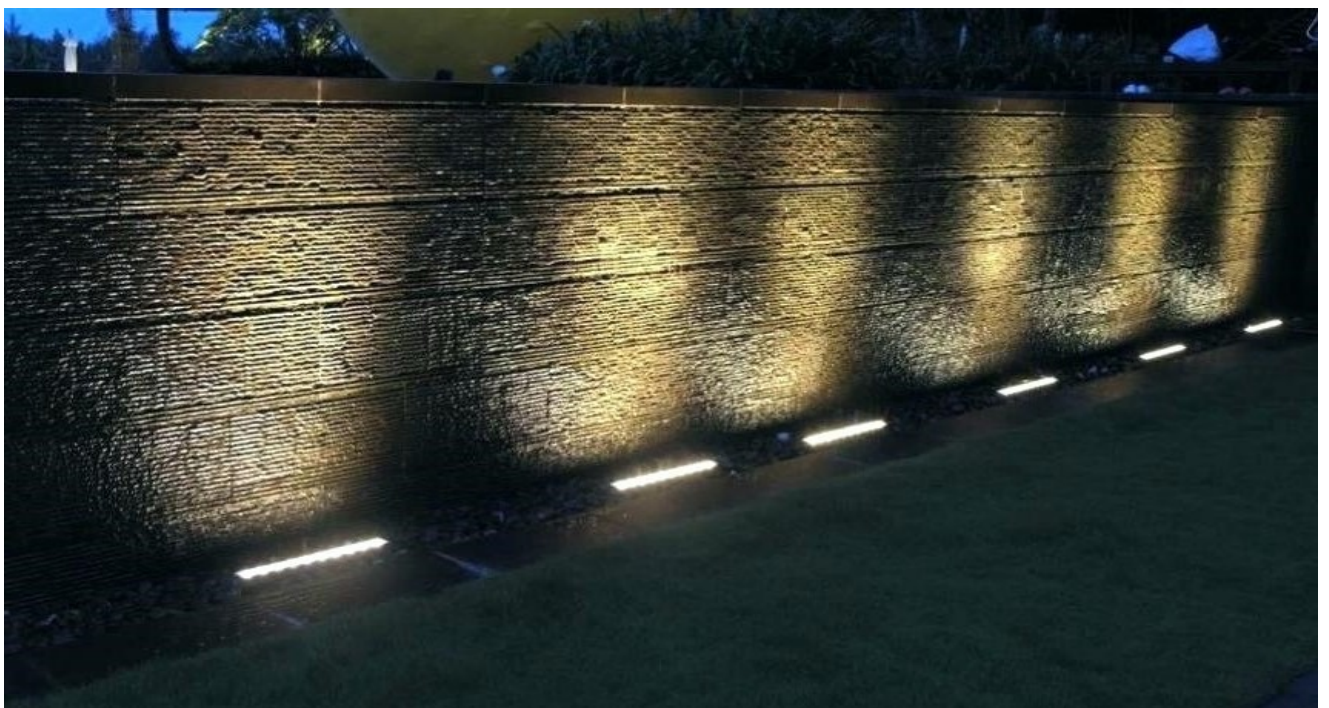

::: 18w/24w Surface

::: 12w/24w Inground

Voltage	:::	180V-260V
Beam Angle	:::	30°
CCT (K)	:::	2700K
CRI	:::	ra>80
Lumen	:::	90lm/w
PF	:::	>0.6

APPLICATIONS::

commercial buildings, hotels, residence, restaurants, public areas etc.