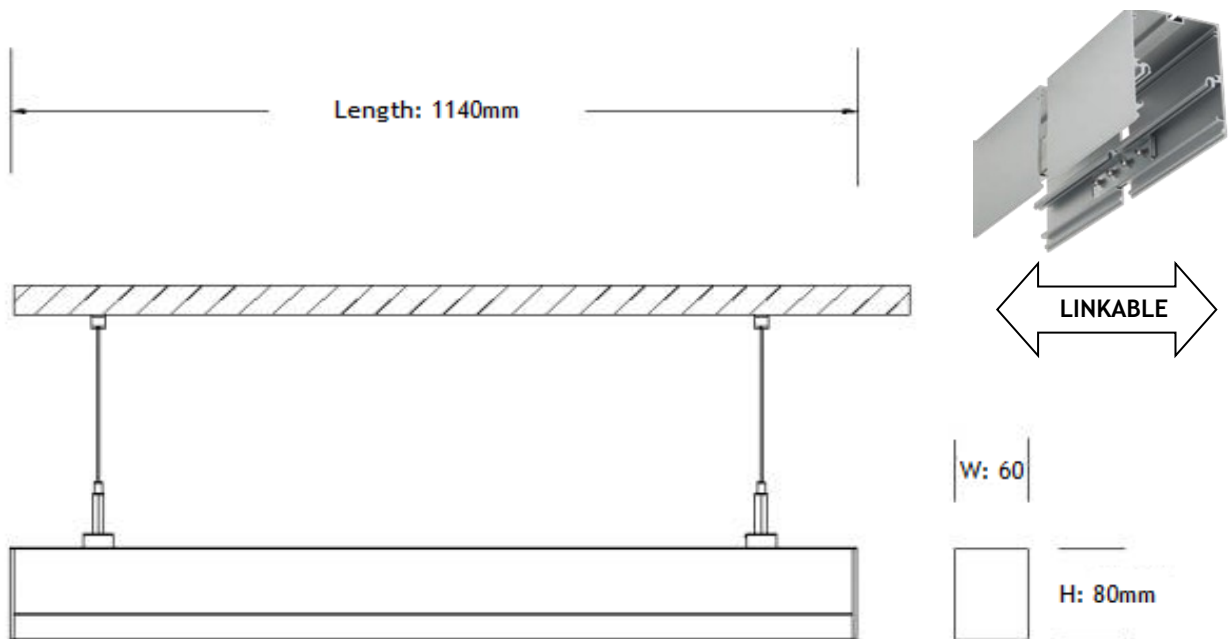

ensuring safety and comfort...

LED LINEAR LIGHT - T1