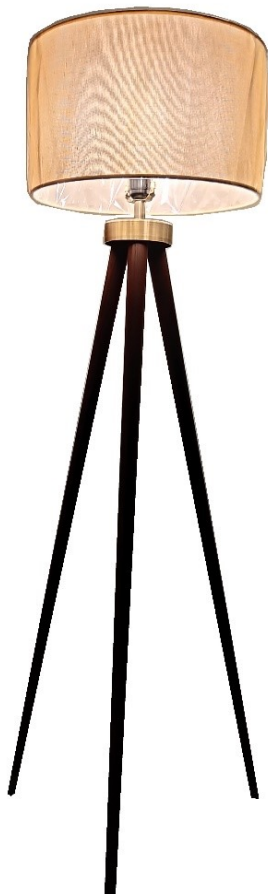

Item Code	Frame	Type	Shade (mm)	Base / Leg (mm)	Height (mm)
DFR-153-TWAB-40BN	Wood+Metal	Tripod	D:400 x H:250mm	W:550 x D:35x16mm	H:1530mm
DFR-160-TCB-45BK	Metal	Tripod	D:450x380 x H:310mm	W:590 x D:13mm	H:1600mm
DFR-160-TCB-45BN	Metal	Tripod	D:450x380 x H:310mm	W:590 x D:13mm	H:1600mm
DFR-164-TXCB-45BK	Metal	Tapered X	D:450x380 x H:310mm	W:280x200 x D:17mm	H:1640mm
DFR-164-TXCB-45BN	Metal	Tapered X	D:450x380 x H:310mm	W:280x200 x D:17mm	H:1640mm