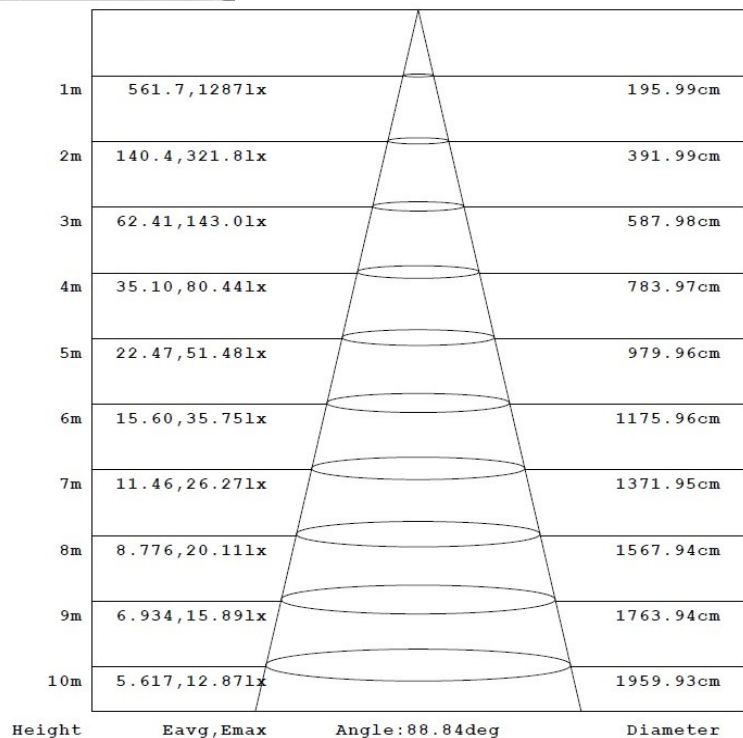

Note: The Curves indicate the illuminated area and the average illumination when the luminaire is at different distance.

Voltage	100-265V at 50/60Hz
mA	312mA
PF	>0.5
Lifetime	20,000hrs

Beam Angle	90°
CRI	ra>80
CCT	6500K/4000K/3000K
Lumen	3000lm