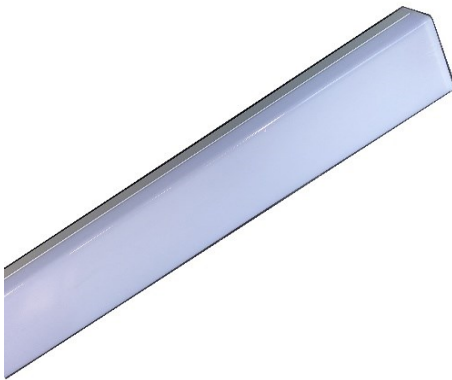

ensuring safety and comfort...

LED LINEAR LIGHT / LED CLEAN LIGHT - T3

24 months warranty against any manufacturing defect.

Item Code	Power (Rated)	Appearance	Material	Dimensions (mm)
DLL50-1185-PRW/30	50w	White	Alumn+Acrylic	L:1185 x W:100 x H:45
DLC36-1103-SRW/40	36w	White	ABS+Acrylic	L:1107 x W:50 x H:35
DLC18-503-SRW/40	18w	White	ABS+Acrylic	L:503 x W:50 x H:35
DLC40-1200-SOW/65	40w	White	Aluminium+Acrylic	L:1200 x W:73 x H:25
DLC40-1200-SOS/65	40w	Silver	Aluminium+Acrylic	L:1200 x W:73 x H:25
DLC18-600-SOW/65	18w	White	Aluminium+Acrylic	L:600 x W:73 x H:25

36w & 18w