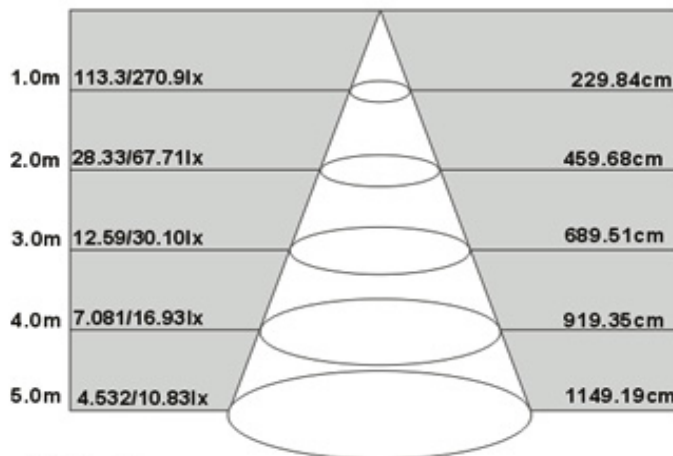

LED T5 INTEGRATED FIXTURE

24 months warranty against any manufacturing defect.

Item Code (DAY)	Item Code (COOL)	Item Code (WARM)	Item Code (WARM)	Power (Rated)	Dimensions (mm)
DLF18-1200T5/60	DLF18-1200T5/40	DLF18-1200T5/30	DLF18-1200T5/27	18w	L:1178 x W:20 x H:32
DLF14-900T5/60	DLF14-900T5/40	DLF14-900T5/30	DLF14-900T5/27	14w	L:875 x W:20 x H:32
DLF9-600T5/60	DLF9-600T5/40	DLF9-600T5/30	DLF9-600T5/27	09w	L:570 x W:20 x H:32
DLF5-300T5/60	DLF5-300T5/40	DLF5-300T5/30	DLF5-300T5/27	05w	L:290 x W:20 x H:32