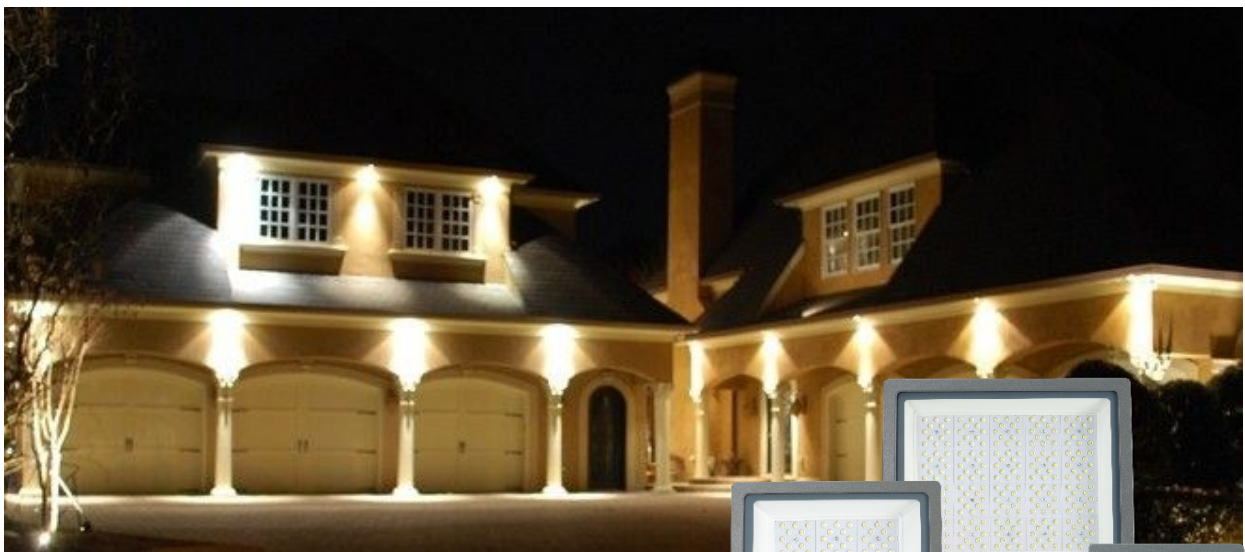

ensuring safety and comfort...

LED FLOOD LIGHT OUTDOOR

24 months warranty against any manufacturing defect.

Item Code (DAY)	Item Code (WARM)	Power (Rated)	LED Chip	Beam	Dimensions (mm)
DLF10-150-SG/60	DLF10-150-SG/30	10w	SMD	90°	L:150 x W:113 x H:43
DLF20-163-SG/60	DLF20-163-SG/30	20w	SMD	90°	L:163 x W:139 x H:28
DLF30-170-SG/60	DLF30-170-SG/30	30w	SMD	90°	L:187 x W:170 x H:40
-	DLF50-140-C30G/27	50w	COB	30°	L:140 x W:160 x H:95
-	DLF50-190-C08G/30	50w	COB	8-16°	L:190 x W:210 x H:110
DLF50-210-SG/60	DLF50-223-SLG/30	50w	SMD	90°	L:240 x W:210 x H:45
DLF100-295-SG/60	DLF100-276-SLG/30	100w	SMD	90°	L:295 x W:255 x H:55
DLF200-345-SG/60	DLF200-350-SLG/30	200w	SMD	90°	L:345 x W:375 x H:58

10w

20w

30w

50/100/200w