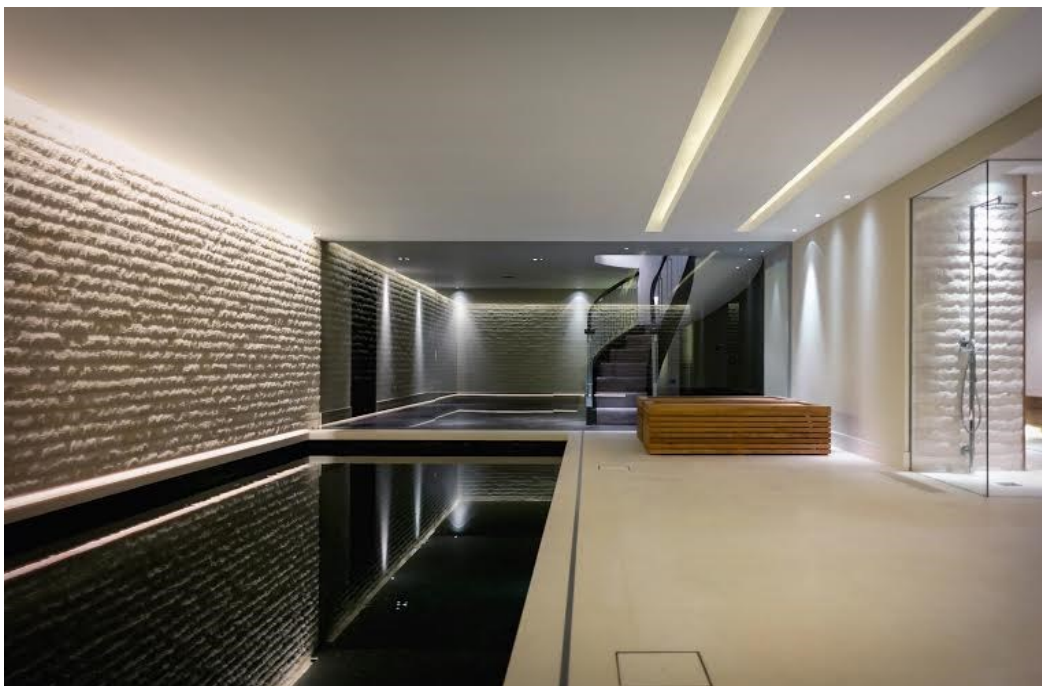

ensuring safety and comfort...

LED FLEXIBLE STRIP ::: NEON FLEXIBLE STRIP LIGHT

12 months warranty against any manufacturing defect.

Item Code (DAY)	Item Code (COOL)	Item Code (WARM)	LED Chip	Protection	Dimensions (mm)
DLFS-57-D120-167/60	DLFS-57-D120-167/40	DLFS-57-D120-167/30	5730 : D120	IP68	L:10000 x W:16 x H:07
-	DLFS-57-D120-188/40	DLFS-57-D120-188/30	5730 : D120	IP68	L:10000 x W:18 x H:08
-	-	DLFS-57-T180-219/30	5730 : T180	IP68	L:10000 x W:21 x H:09
-	-	DLFS-28-T180-187/30	2835 : T180	IP68	L:10000 x W:18 x H:07
-	-	DLNFS-28-S120-816/30	2835 : S120	IP68	L:10000 x W:08 x H:16
-	DLFS9-28-S1212/40	DLFS9-28-S1212/30	2835 : S120	IP20	L:500 x W:08 x H:04
-	DLFS16-28-S2012/40	-	2835 : S204	IP20	L:500 x W:10 x H:04

- **Voltage** :: 180V-260V
- **Voltage** :: 12V
- **Beam Angle** :: 120°
- **CCT (K)** :: 6000/4000/3000K
- **CRI** :: ra>80
- **Lumen** :: 90lm/w
- **PF** :: >0.6

::: Triple Line

APPLICATIONS::

commercial buildings, hotels, residence, restaurants, public areas etc.

House # 102/1, Road # 8/A (New)
West Dhanmondi, Dhaka - 1209.

sales@decentdistributions.com
+88 01711009624, 01711021768