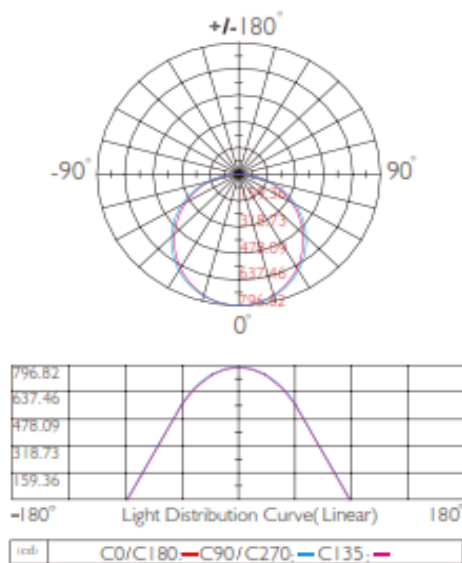

Voltage 180-265V at 50/60Hz
mA 1000mA
PF >0.9
Lifetime 30,000hrs

Beam Angle 100°
CRI ra>80
Available CCT 6000K/4000K/3000K
Lumen 3000lm