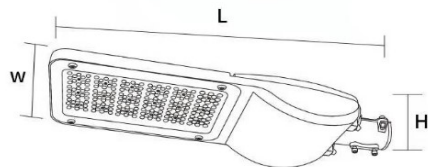

LED STREET LIGHT OUTDOOR

24 months warranty against any manufacturing defect.

Item Code	Power (Rated)	LED Chip Type	LED Brand	Beam	Dimensions (mm)
DLST40-330-SG//40	40w	SMD	EPISTAR	140°*70°	L:330 x W:150 x H:65
DLST60-375-SG//40	60w	SMD	EPISTAR	140°*70°	L:375 x W:150 x H:65
DLST100-525-SG//40	100w	SMD	EPISTAR	140°*70°	L:525 x W:180 x H:75
DLST150-650-SG//40	150w	SMD	EPISTAR	140°*70°	L:650 x W:260 x H:95
DLST200-700-SG//40	200w	SMD	EPISTAR	140°*70°	L:700 x W:260 x H:95
DLST100-630-CG//60	100w	COB	EPISTAR	120°	L:630 x W:315 x H:90
DLST150-740-CG//60	150w	COB	EPISTAR	120°	L:740 x W:315 x H:90
DLST100-650-CG//60	100w	COB	EPISTAR	120°	L:650 x W:250 x H:90
DLST150-800-CG//60	150w	COB	EPISTAR	120°	L:800 x W:310 x H:130

Available in a variety of sizes