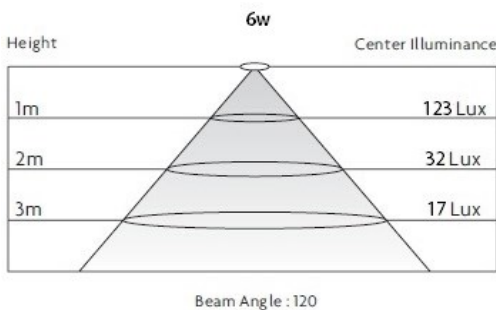

APPLICATIONS::   offices, hotels, display centre, residence, public areas etc.