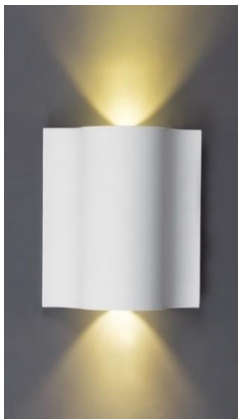

WALL BRACKET INDOOR

24 months warranty against any manufacturing defect.

Item Code (WARM)	Power (Rated)	CCT	Frame	Appearance	Dimensions (mm)
DLUD6-130-SRW/30	06w	3000 K	Rectangular	White	L:130 x W:110 x H:60
DLUD5-150-SOW/30	05w	3000 K	Oval	White	L:150 x W:100 x H:100
DLUD5-100-SSW/30	05w	3000 K	Square	White	L:100 x W:100 x H:80
DLML18-460-SRW/30	18w	4000 K	Alluminium	White	L:460 x W:80 x H:55
DLWB24-400-2SW/40	24w	3000 K	Snake	White	L:400 x W:240 x H:70
DML-350-G227/SW	no lamp (2xE27)	-	Glass + Iron	Fogged	L:350 x W:57 x H:65
DWB-250-G127-FW	no lamp (1xE27)	-	Flower	Fogged & Black	L:250 x W:180 x H:230

Watt :: 6w

Voltage ::: 85V-265V
Beam Angle ::: 30° - 90°
CCT (K) ::: 3000K
Lumen ::: 90lm/w
PF ::: >0.6
Appearance ::: White

::: Updown Light