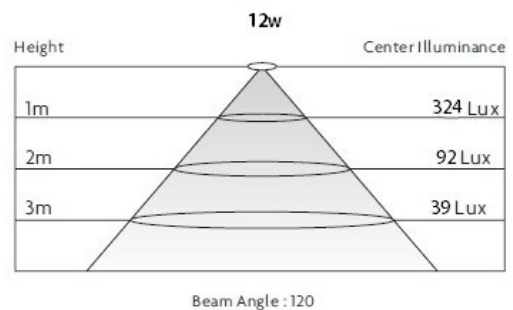

APPLICATIONS::   offices, hotels, display centre, residence, public areas etc.