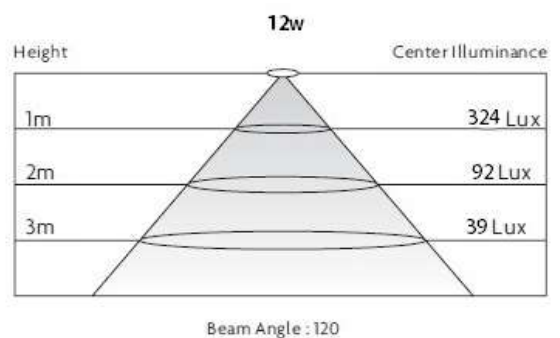

APPLICATIONS:: offices, hotels, display centre, residence, public areas etc.