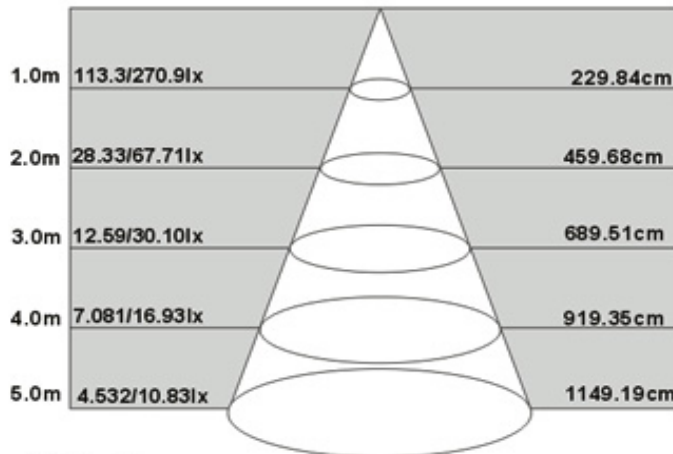

LED T5 INTEGRATED FIXTURE

24 months warranty against any manufacturing defect.

Item Code (DAY)	Item Code (COOL)	Item Code (WARM)	Item Code (WARM)	Power (Rated)	Dimensions (mm)
DLF18-1200T5/60	DLF18-1200T5/40	DLF18-1200T5/30	DLF18-1200T5/27	18w	L:1178 x W:20 x H:32
DLF14-900T5/60	DLF14-900T5/40	DLF14-900T5/30	DLF14-900T5/27	14w	L:875 x W:20 x H:32
DLF9-600T5/60	DLF9-600T5/40	DLF9-600T5/30	DLF9-600T5/27	09w	L:570 x W:20 x H:32
DLF5-300T5/60	DLF5-300T5/40	DLF5-300T5/30	DLF5-300T5/27	05w	L:290 x W:20 x H:32