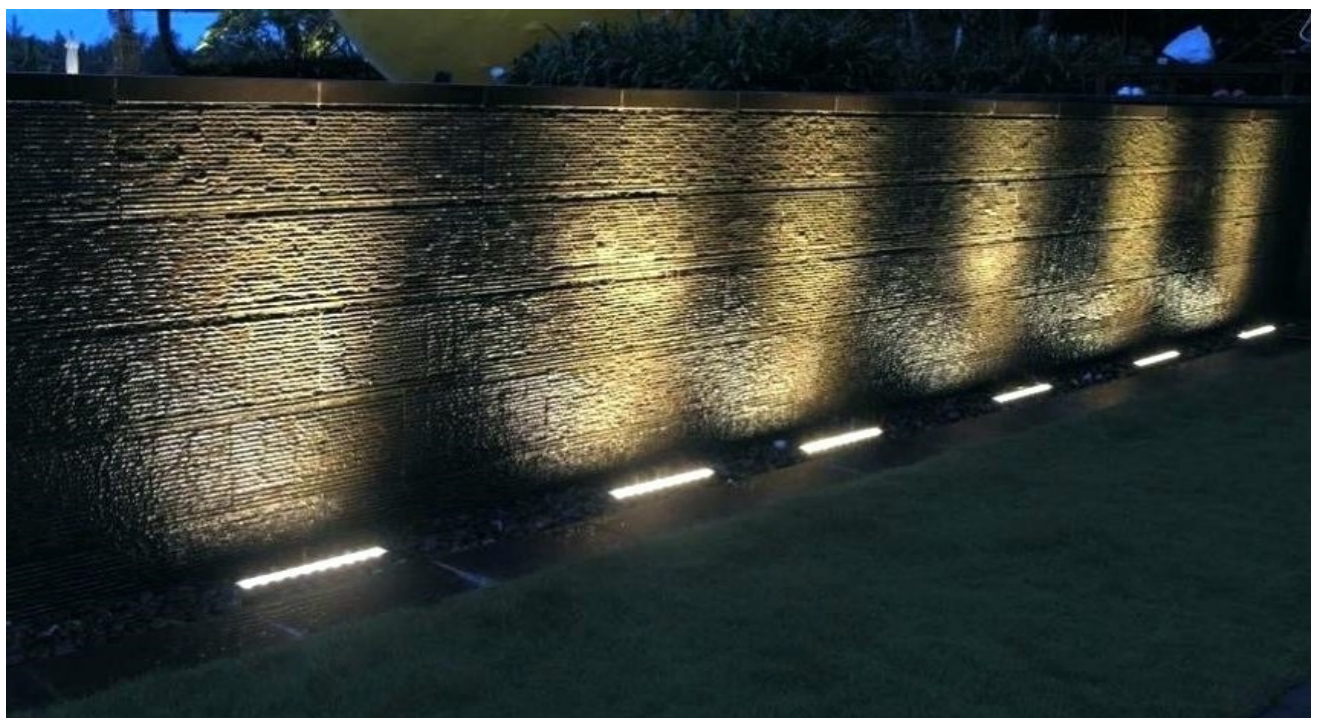

:: 18w/24w Surface

180V-260V

:: 6w Inground

:: 9w Inground

:: 12w Inground

:: 24w Inground

Lumen :: 90lm/w

PF :: >0.6