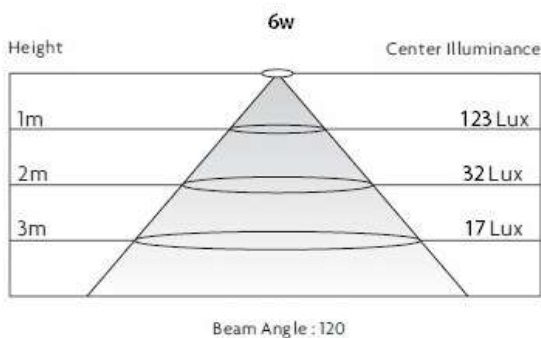

APPLICATIONS:: offices, hotels, display centre, residence, public areas etc.