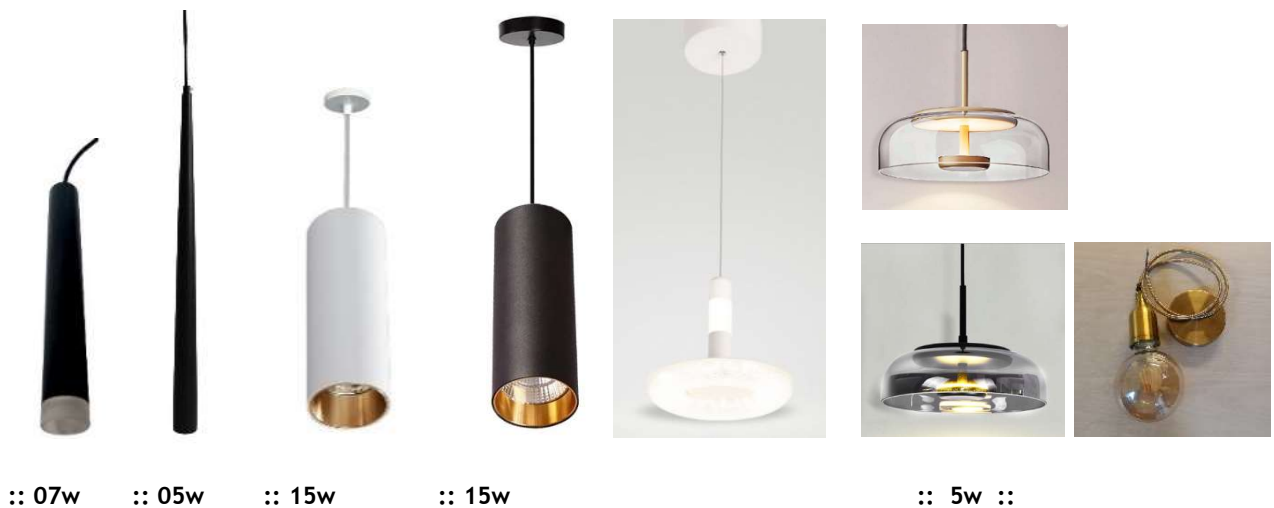

LED HANGING LIGHT - multi shape

24 months warranty against any manufacturing defect.

Item Code	Power (Rated)	Base	Appearance	CCT	Dimensions (mm)
DLH7-4032-PRW/40	07w	Round	Pipe (White)	4000 K	L:320 x W:40 x H:1000
DLH7-4032-PRB/40	07w	Round	Pipe (Black)	4000 K	L:320 x W:40 x H:1000
DLH5-5032-PRW/40	05w	Round	Pipe (white)	4000 K	L:505 x W:30-10 x H:1000
DLH5-5032-PRB/40	05w	Round	Pipe (Black)	4000 K	L:505 x W:30-10 x H:1000
DLH15-8020-PRW/40	15w	Round	Pipe (white)	4000 K	L:200 x W:80 x H:1000
DLH15-8020-PRB/40	15w	Round	Pipe (black)	4000 K	L:200 x W:80 x H:1000
DLH15-200-PRW/30	15w	Round	Crystal PC	3000 K	L:200 x W:200 x H:1000
DLH5-230-PDC/30	05w	Round	Dome (Clear glass)	3000 K	L:70 x W:230 x H:1000
DLH5-230-PDS/40	05w	Round	Dome (Smoked Grey)	4000 K	L:70 x W:230 x H:1000
DLFB6-27G95/30	06w	Round	(Antic Brass)	3000 K	L:95 x W:95 x H:1000

Voltage :: 85V-265V

Lumen :: 80lm/w

PF :: >0.6

APPLICATIONS :: offices, restaurants, hotels, display centre, public areas etc.