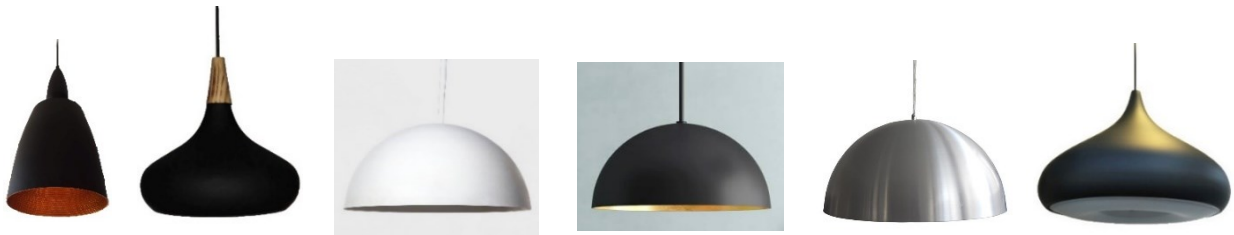

PENDANT LIGHT FIXTURE WITHOUT LAMP

Item Code	Colour (inside)	Colour (outside)	Base	Dimensions (mm)
DPL250-290-WH/BK	White	Black + Wood	1 x E27	L:290 x W:250 x H:1000
DPL220-500-GD/BK	Golden	Black	1 x E27	L:500 x W:220 x H:1000
DPL360-400-WH/BK	White	Black + Wood	1 x E27	L:400 x W:360 x H:1000
DPL400-A127/WH	White	White	1 x E27	L:200 x W:400 x H:1000
DPL400-A127/GD/BK	Golden	Black	1 x E27	L:200 x W:400 x H:1000
DPL400-A127/SN	White	Satin Nickel	1 x E27	L:200 x W:400 x H:1000
DPL420-320-WH/BK	Black	Black + Acrylic	3 x E27	L:320 x W:420 x H:1000

APPLICATIONS ::

restaurants, office, hotels, residence, display centre, etc.

House # 102/1, Road # 8/A (New)
West Dhanmondi, Dhaka - 1209.

sales@decentdistributions.com
+88 01711009624, 01711021768