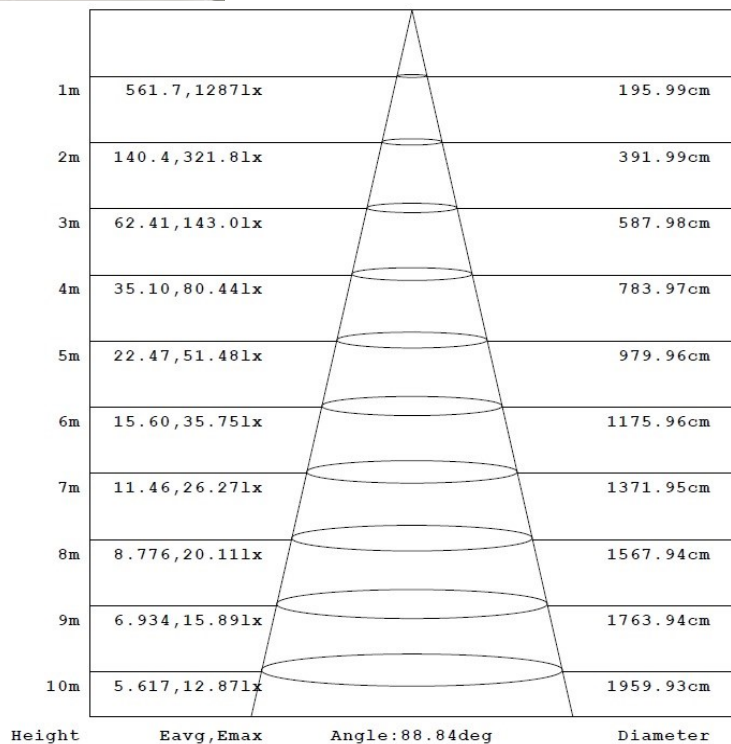

Note: The Curves indicate the illuminated area and the average illumination when the luminaire is at different distance.

Voltage	100-265V at 50/60Hz
mA	312mA
PF	>0.5
Lifetime	20,000hrs

Beam Angle	90°
CRI	ra>80
CCT	6500K/4000K/3000K
Lumen	3000lm