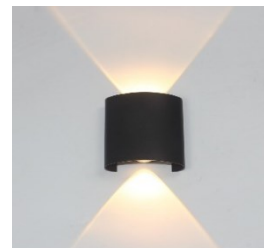

LED BOUNDARY LIGHT ::: UPDOWN LIGHT OUTDOOR

24 months warranty against any manufacturing defect.

Item Code (WARM)	Power (Rated)	LED Brand	Appearance	Protection	Dimensions (mm)
DLSR12-2612-1B/30	12w	EPISTAR (Taiwan)	RECTNAG. (Black)	IP65	L:260 x W:125 x H:125
DLSR8-108-SSB/30	08w	EPISTAR (Taiwan)	SQUARE (Black)	IP65	L:108 x W:108 x H:80
DLSR8-108-SSG/30	08w	EPISTAR (Taiwan)	SQUARE (Grey)	IP65	L:108 x W:108 x H:80
DLUD7-1095-1B/30	08w	EPISTAR (Taiwan)	ROUND (Black)	IP65	L:105 x W:95 x H:87
DLUD10-130-SRG/30	1x10w	BRIDGELUX (USA)	CYLINDER (Grey)	IP65	L:130 x W:90 x H:130
DLUD20-170-SRG/30	2x10w	BRIDGELUX (USA)	CYLINDER (Grey)	IP65	L:170 x W:90 x H:130
DLUD4-130-SRB/30	4x01w	CREE (USA)	ROUND (Black)	IP65	L:130 x W:130 x H:55
DLUD10-200-SRG/30	2x05w	BRIDGELUX (USA)	HYPERBOLOID (Grey)	IP65	L:200 x W:100 x H:85
DLUD10-1695-2G/30	2x05w	BRIDGELUX (USA)	RECTNAG. (Grey)	IP65	L:165 x W:95 x H:55
DLUD6-160-2G/30	2x03w	BRIDGELUX (USA)	RECTNAG. (Grey)	IP65	L:160 x W:95 x H:55
DLUD2-80-SOG/30	2x01w	CREE (USA)	OVAL (Black)	IP65	L:80 x W:80 x H:34
DLUD6-170-SOG/30	6x01w	CREE (USA)	OVAL (Grey)	IP65	L:170 x W:70 x H:40
DLSC6-100-SSG/30	2x03w	BRIDGELUX (USA)	RECTNAG. (Black)	IP66	L:100 x W:100 x H:50
DLUD3-87-SSG/30	1x03w	CREE (USA)	RECTNAG. (Black)	IP65	L:82 x W:78 x H:65
DLUD6-162-SRG/30	2x03w	CREE (USA)	RECTNAG. (Black)	IP65	L:162 x W:80 x H:65
DLUD3-9545-2B/30	2+1w	CREE (USA)	RECTNAG. (Black)	IP65	L:85 x W:47 x H:54

Voltage ::: 85V-265V

CCT (K) ::: 3000K

2x3w

APPLICATIONS ::: Boundry wall, Building Façade or any outdoor location need to be illuminated.