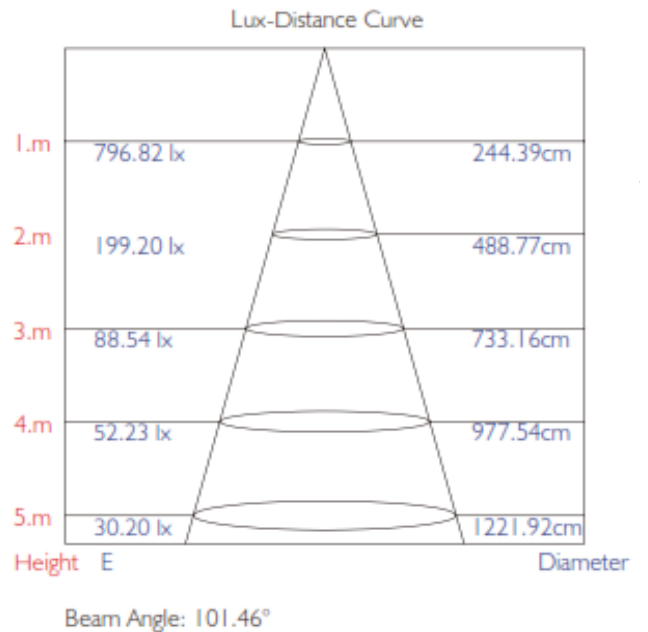

Voltage 180-265V at 50/60Hz
mA 1000mA
PF >0.9
Lifetime 30,000hrs

Beam Angle 100°
CRI ra>80
Available CCT 6000K/4000K/3000K
Lumen 4000lm

APPLICATIONS:: offices, hotels, display centre, public areas etc.

House # 102/1, Road # 8/A (New)
West Dhanmondi, Dhaka - 1209.

sales@decentdistributions.com
+88 01711009624, 01711021768