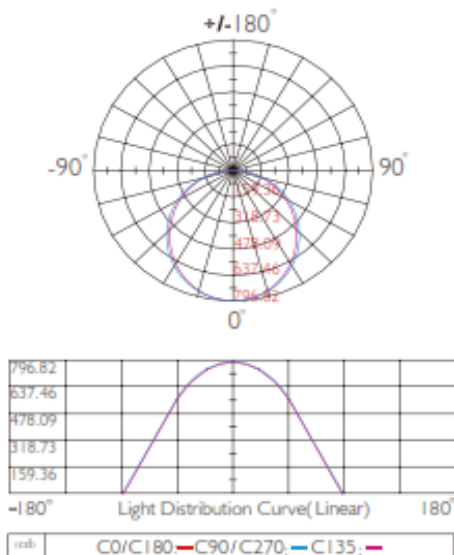

Voltage 180-265V at 50/60Hz
mA 1000mA
PF >0.9
Lifetime 30,000hrs

Beam Angle 100°
CRI ra>80
Available CCT 6000K/4000K/3000K
Lumen 4000lm

APPLICATIONS:: offices, hotels, display centre, public areas etc.

House # 102/1, Road # 8/A (New)
West Dhanmondi, Dhaka - 1209.

sales@decentdistributions.com
+88 01711009624, 01711021768