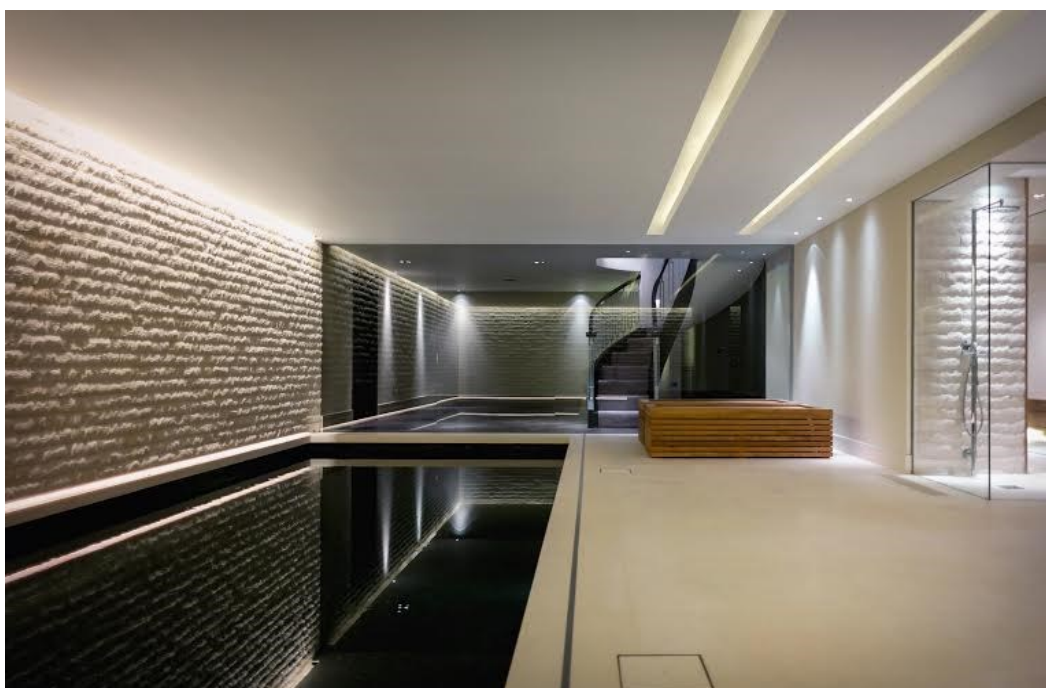

:: Triple Line 220V

Single Frosted 220V

:: Single Frosted 24V

Size: 20*20mm

:: Silicone Strip 24V/220V

Size: 10*10mm

:: Strip 12V 9w

:: Strip 12V RGB