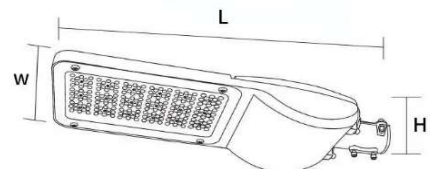

LED STREET LIGHT OUTDOOR

24 months warranty against any manufacturing defect.

Item Code	Power (Rated)	LED Chip Type	LED Brand	Beam	Dimensions (mm)
DLST40-330-SG//40	40w	SMD	EPISTAR	140°*70°	L:330 x W:150 x H:65
DLST60-375-SG//40	60w	SMD	EPISTAR	140°*70°	L:375 x W:150 x H:65
DLST100-525-SG//40	100w	SMD	EPISTAR	140°*70°	L:525 x W:180 x H:75
DLST150-650-SG//40	150w	SMD	EPISTAR	140°*70°	L:650 x W:260 x H:95
DLST200-700-SG//40	200w	SMD	EPISTAR	140°*70°	L:700 x W:260 x H:95
DLST100-630-CG//60	100w	COB	EPISTAR	120°	L:630 x W:315 x H:90
DLST150-740-CG//60	150w	COB	EPISTAR	120°	L:740 x W:315 x H:90
DLST100-650-CG//60	100w	COB	EPISTAR	120°	L:650 x W:250 x H:90
DLST150-800-CG//60	150w	COB	EPISTAR	120°	L:800 x W:310 x H:130

Available in a variety of sizes

100W COB