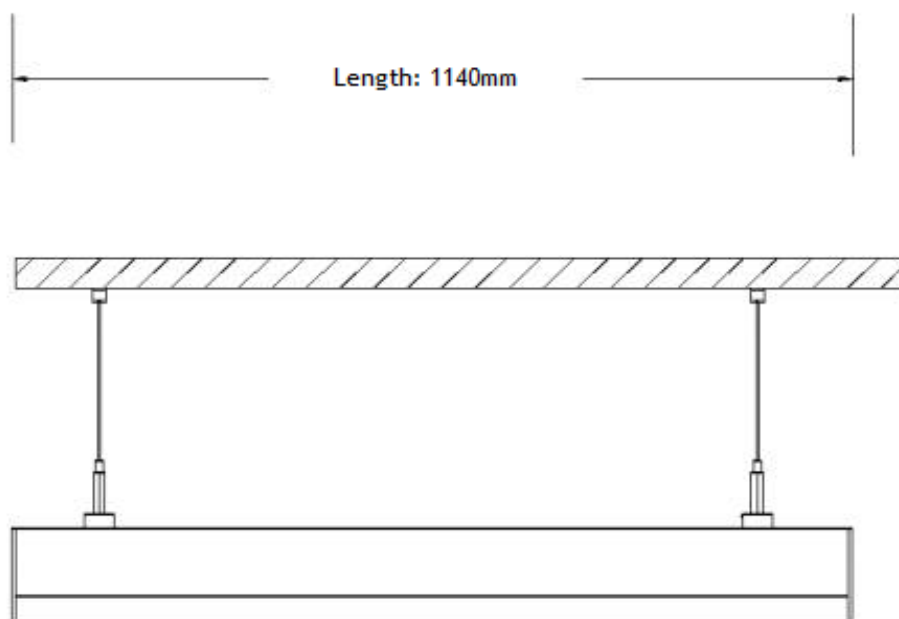

ensuring safety and comfort...

LED LINEAR LIGHT - T1

W: 60

H: 80mm