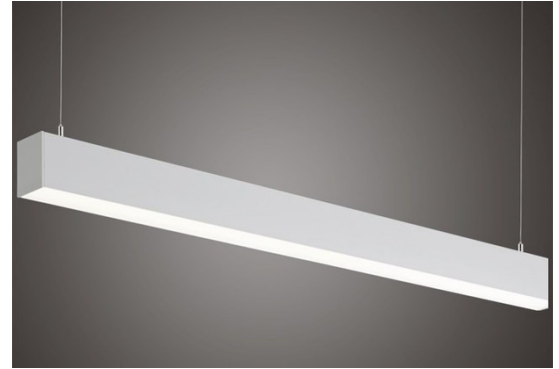

BANK & FINANCIAL INSTITUTIONS

GROUPS & INDUSTRIES

GOVERNMENT & AUTONOMOUS INSTITUTIONS

ensuring safety and comfort...

LED LINEAR LIGHT - T1

24 months warranty against any manufacturing defect.

Item Code (DAY)	Item Code (COOL)	Item Code (WARM)	Power (Rated)	Colour	Dimensions (mm)
DLL40-1140-PRW/60	DLL40-1140-PRW/40	DLL40-1140-PRW/30	40w	White	L:1140 x W:60 x H:80
DLL40-1140-PRB/60	DLL40-1140-PRB/40	DLL40-1140-PRB/30	40w	Black	L:1140 x W:60 x H:80