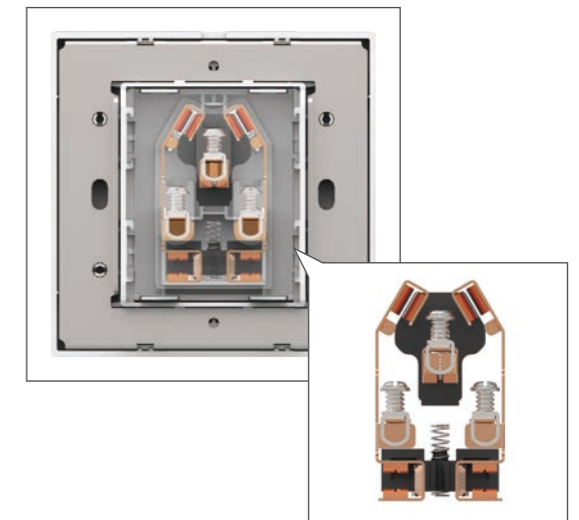

## Flexible wire, easy to connect

The saddle shape of the terminal has a wider wire.

The shade of the terminal avoid the wire to be damaged. As the wire is wider than the average ( $0.55\text{mm}^2 \leq \varnothing \leq 6\text{mm}^2$ ), the house electricity system is easier to connect.