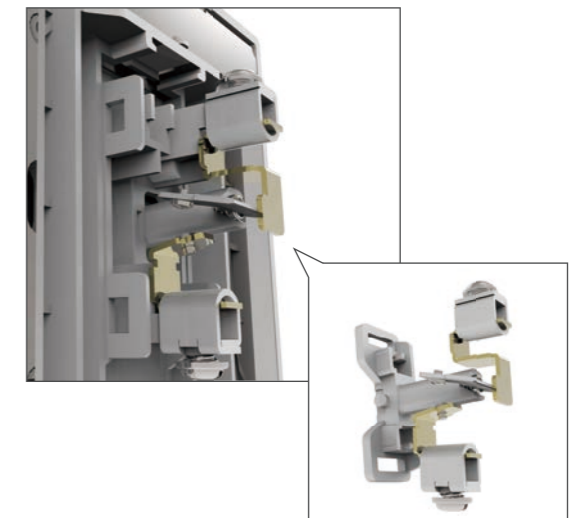

Due to the J shape toggle system, the angular movement is very precise (only 4.5 degrees) making the pushing feeling faster and safer.