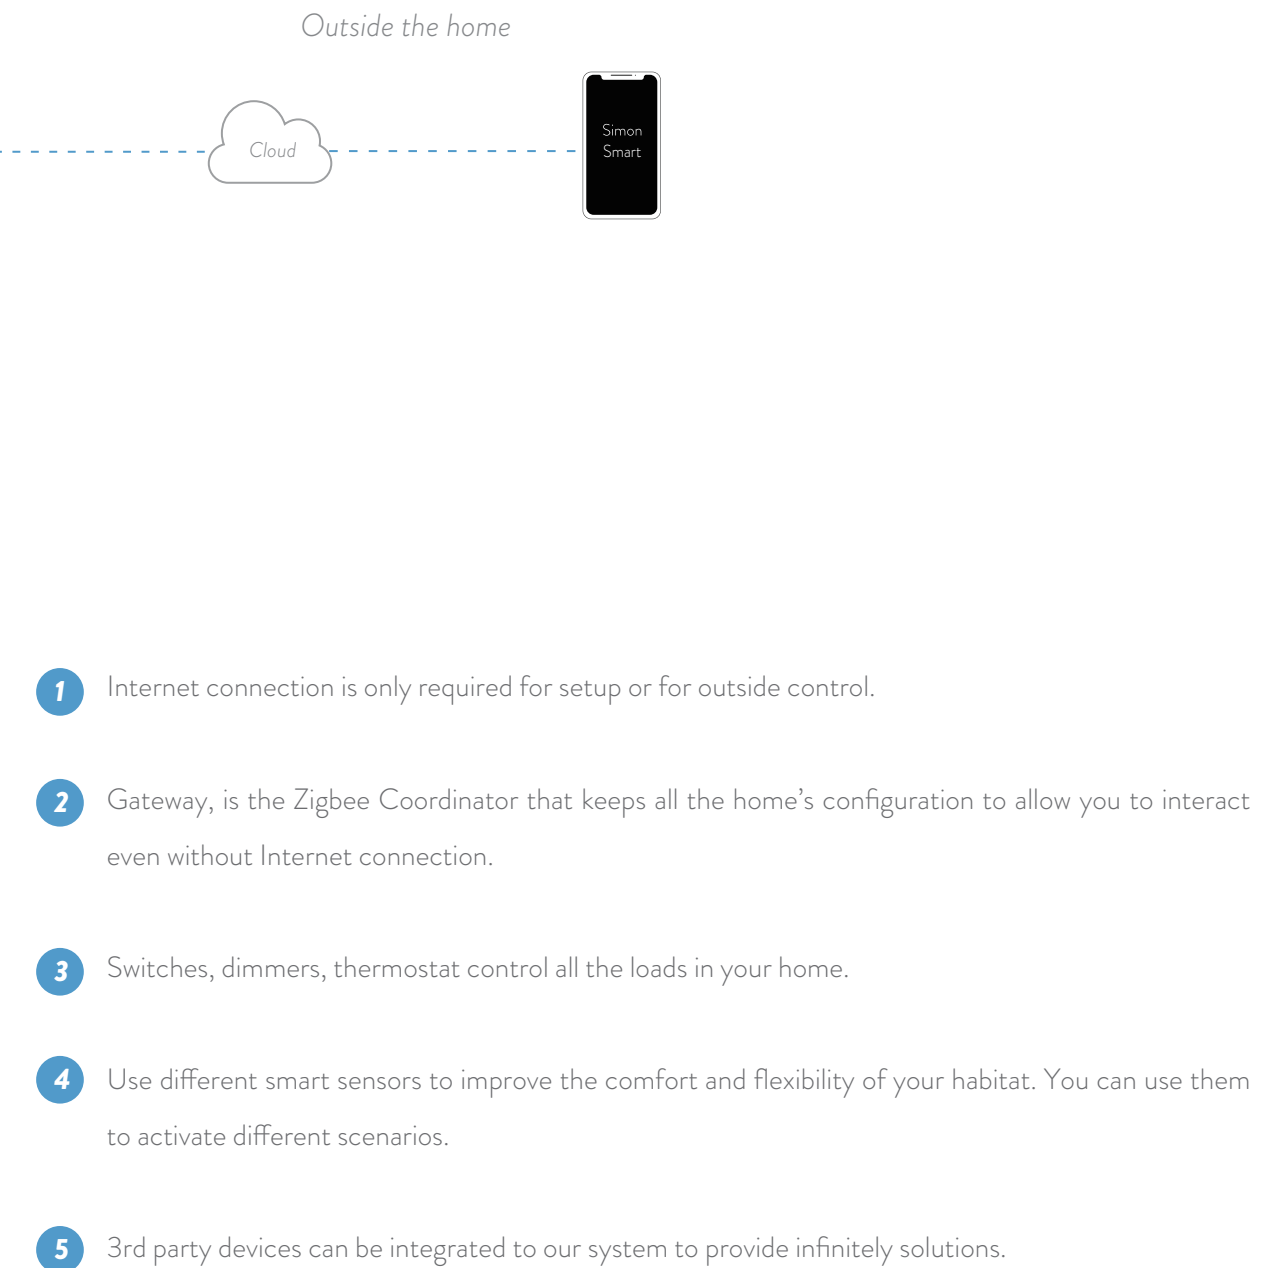

## How does Simon Smart work?

— Wiring  
- - - Wireless

Interconnectivity is in every moment of our life, and in homes also.

The new era of Internet of Things is open. And now, we can interact with our habitats using not only the switches, also by app, the voice or automatically sensor.

## Communication

The Zigbee devices create a strong mesh network for home automation. That mesh helps us to cover all the home, or any installation with only one gateway. No matter how far is the last element from the origin, the different elements help to bounce the information until it arrives to the gateway.

## Everything starts with the gateway

The gateway is the essential element that opens the door to the smart universe. Grouping and connecting all the smart devices of your installation to this new universe.