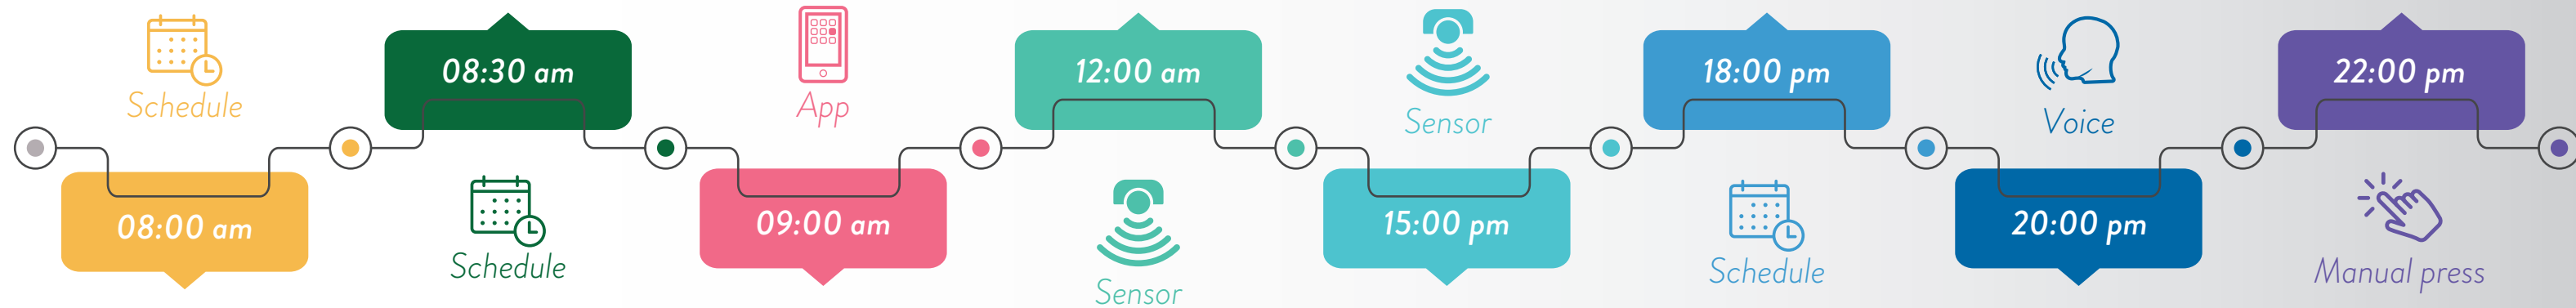

With Simon Smart, your life would become more convenient and comfortable.

Breakfast

While dressing, you hear the coffee machine start to smash the coffee bean. After 5 minutes, a wonderful smell of fresh coffee is caught by your nose. Also, the sliced bread is pop up from the toaster. Time to enjoy your breakfast!

Security alarm

An alert is shown on your phone, saying the window of balcony is open. By switching to the camera, and open real-time monitoring video, you find out that is neighbor's cat came to visit your cat. You are relieved.

Back home

Working in such a hot weather makes people irritable, now you want to back home as soon as possible. The moment you enter the room, you feel cool and comfortable. Because the AC has already started to perform before you arrive home.

Bed time

It is nearly the end of the day, time to go to bed. By laying on the bed, you press the "Sleep Mode" switch near your bed. All the lights are off, AC will adjust the temperature by itself to make you feel comfortable meanwhile saving energy. Sweet dream!

Wake up

The curtain is open slowly and the music is played softly as scheduled. You are surrounded by a warm sunshine and soft music, then wake up from a whole night sleep.

Leave home

You are already on the way to office, then you just realize that you forgot to turn off the AC when you left home. But you are not worried at all, just fish out your mobile, then click the leaving home mode, the AC will be turned off, also all the lights in your home.

Unexpected raining

There is a heavy rain starts suddenly in the afternoon. In the past, you will be worried if you close the window in house. But now, with the cooperation between sensor and gateway, the window will close automatically when it senses raining.

Movie time

After dinner, you want to relax and watch a movie, just saying "Hi Google, turn on the movie scenario." Then the curtains are closed, the lightings are dimmed, now what you need to do is to find a comfortable spot on the sofa.