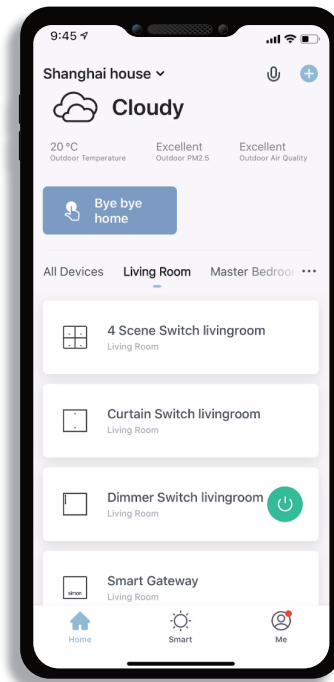

Everything at your fingertips.

IoT is not just a trend, it is a technology that has come to stay. Smart already changes the way we interact with our home, it is an example of how technology helps to improve people's comfort and make their lives easier.

Multiple homes.
Add more than one Smart house to your Simon app and use it to control them, for example, your holiday home or parents' home.

Multiple devices.
You can log in from more than one device, control your home from your personal phone, or your work phone...

Multiple users.
Share your home's control with whoever you want. Every installation can have 1 owner, different administrators and different basic users.

Notifications.
The App can tell you if any unexpected thing happens, like a device that has low battery, or that a gas sensor was triggered or any other type of information related to user management.

reddot award 2020
winner

Relying on the "User First" design concept and simple and friendly interactive experience, our app won the 2020 "Red Dot Design Award"

Android

Download the app in:
Google Play (Android)
App store (iOS)

iOS

Secure
We use the Zigbee AES encryption security protocol to protect your data and privacy.

Compatible with voice assistants.

And more functionalities ...

*Also we are able to offer open protocol app to fit perfectly the specific needs of your projects