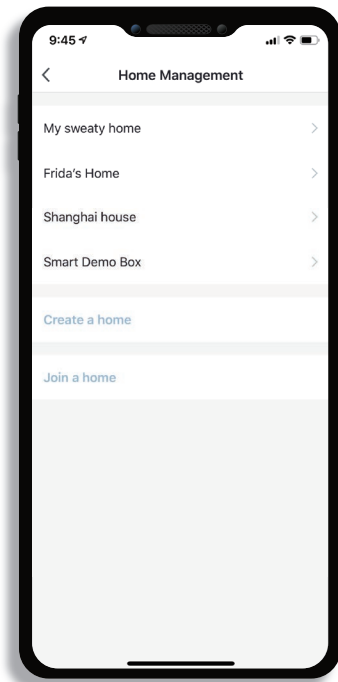

Everything at your fingertips.

IoT is not just a trend, it is a technology that has come to stay. Smart already changes the way we interact with our home, it is an example of how technology helps to improve people's comfort and make their lives easier.

Multiple homes.
Add more than one Smart house to your Simon app and use it to control them, for example, your holiday home or parents' home.

Multiple devices.
You can log in from more than one device, control your home from your personal phone, or your work phone...

Multiple users.
Share your home's control with whoever you want. Every installation can have 1 owner, different administrators and different basic users.

Notifications.
The App can tell you if any unexpected thing happens, like a device that has low battery, or that a gas sensor was triggered or any other type of information related to user management.

reddot award 2020
winner

Relying on the "User First" design concept and simple and friendly interactive experience, our app won the 2020 "Red Dot Design Award"

Android

Download the app in:
Google Play (Android)
App store (iOS)

iOS

Secure
We use the Zigbee AES encryption security protocol to protect your data and privacy.

Compatible with voice assistants.

And more functionalities ...

*Also we are able to offer open protocol app to fit perfectly the specific needs of your projects