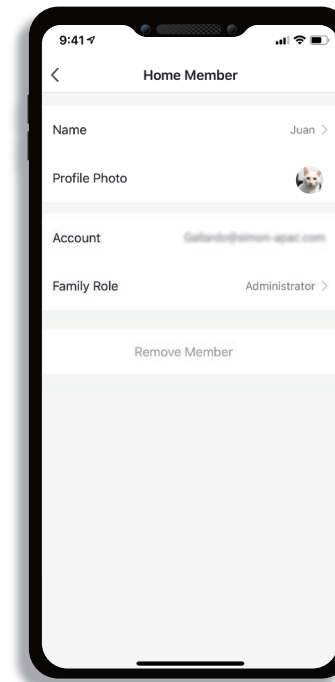

Everything at your fingertips.

IoT is not just a trend, it is a technology that has come to stay. Smart already changes the way we interact with our home, it is an example of how technology helps to improve people's comfort and make their lives easier.

Multiple homes.
Add more than one Smart house to your Simon app and use it to control them, for example, your holiday home or parents' home.

Multiple devices.
You can log in from more than one device, control your home from your personal phone, or your work phone...

Multiple users.
Share your home's control with whoever you want. Every installation can have 1 owner, different administrators and different basic users.

Notifications.
The App can tell you if any unexpected thing happens, like a device that has low battery, or that a gas sensor was triggered or any other type of information related to user management.

reddot award 2020
winner

Relying on the "User First" design concept and simple and friendly interactive experience, our app won the 2020 "Red Dot Design Award"

Android

Download the app in:
Google Play (Android)
App store (iOS)

iOS

Secure
We use the Zigbee AES encryption security protocol to protect your data and privacy.

Compatible with voice assistants.

And more functionalities ...

*Also we are able to offer open protocol app to fit perfectly the specific needs of your projects