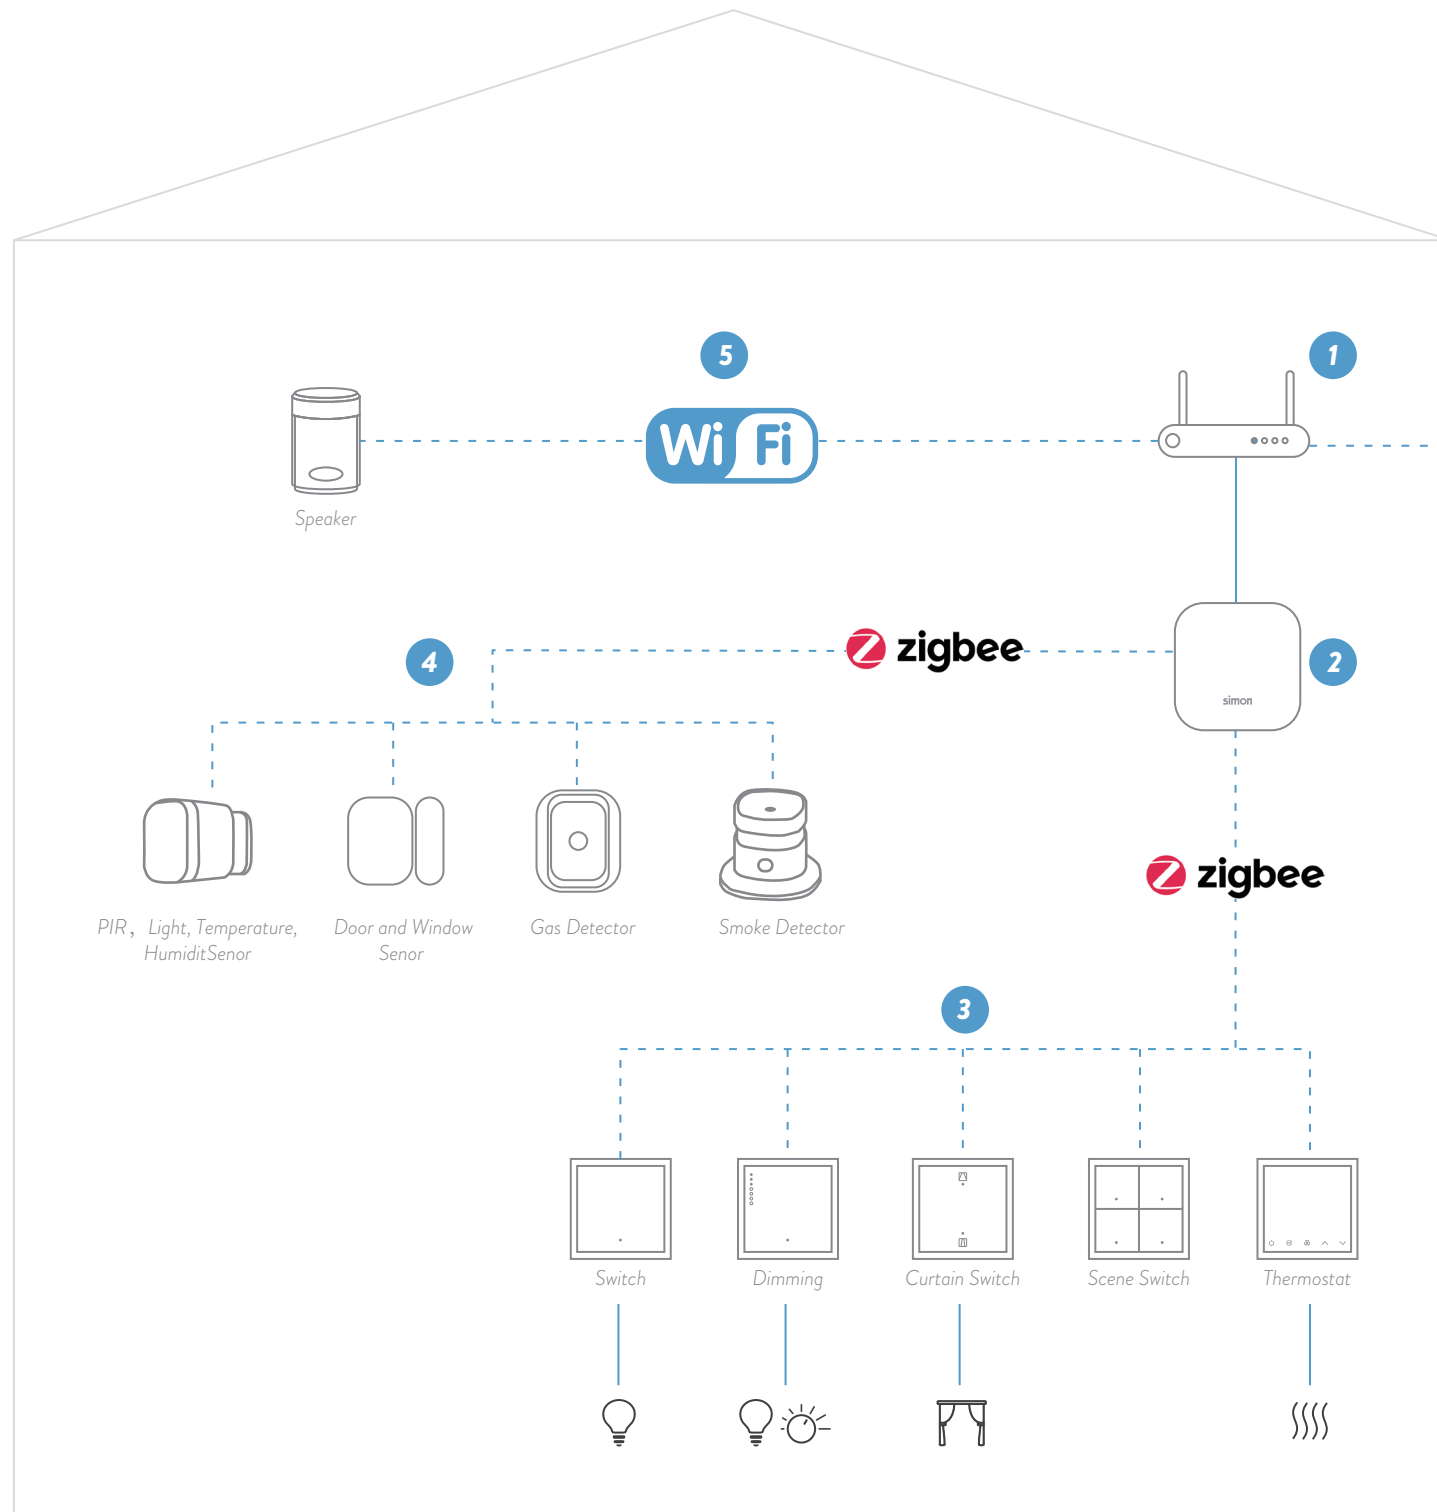

### *Wing panel design*

Overall thinness of 8.3mm, 2.4mm thin floating edges. Create lighter visual perception, enable you to enjoy a natural and soft click under your fingertips.

## How does Simon Smart work?

— Wiring  
- - - Wireless

Interconnectivity is in every moment of our life, and in homes also.

The new era of Internet of Things is open. And now, we can interact with our habitats using not only the switches, also by app, the voice or automatically sensor.

## Communication

The Zigbee devices create a strong mesh network for home automation. That mesh helps us to cover all the home, or any installation with only one gateway. No matter how far is the last element from the origin, the different elements help to bounce the information until it arrives to the gateway.

## Everything starts with the gateway

The gateway is the essential element that opens the door to the smart universe. Grouping and connecting all the smart devices of your installation to this new universe.