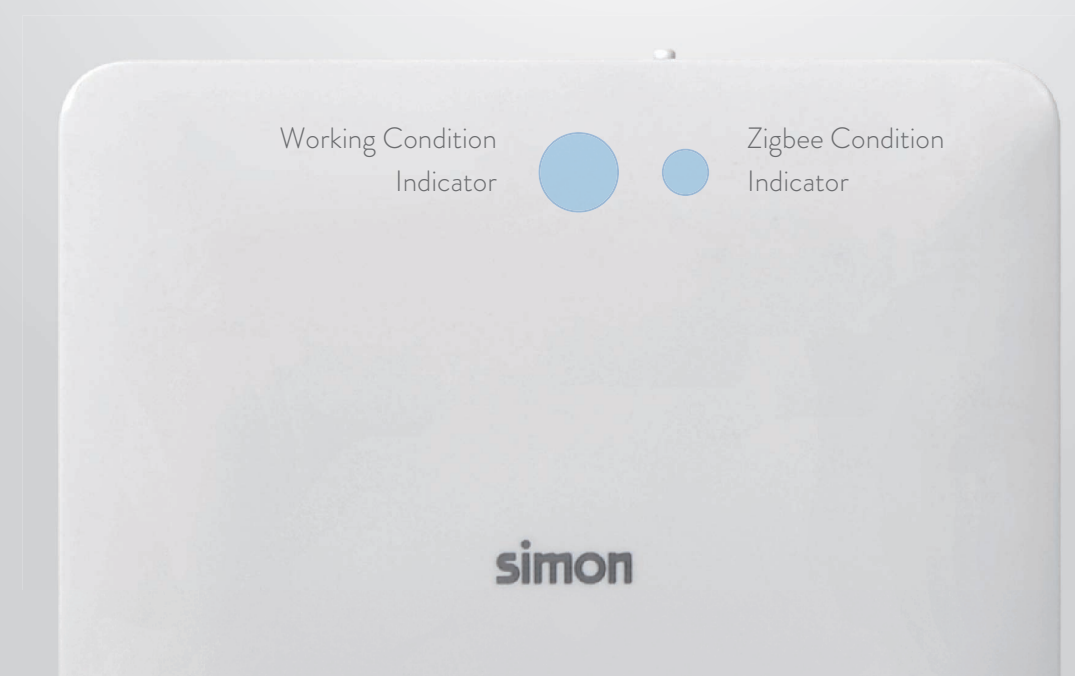

The recent addition of Zigbee 3.0 created a unified standard to let all devices work together.

## Everything starts with the gateway

The gateway is the essential element that opens the door to the smart universe. Grouping and connecting all the smart devices of your installation to this new universe.

## The gateway is:

- The control center of smart home.
- The bridge between the local installation and the cloud.
- Based on Zigbee3.0 protocol.
- Able to support 100+ devices at the same time.
- The key for a remote control.
- Reliable for a local control.
- Able to support the interconnection of 3rd party devices.
- Equipped with AES secure encryption to fully protect your privacy.

Also it has visual indicators to show the current status: