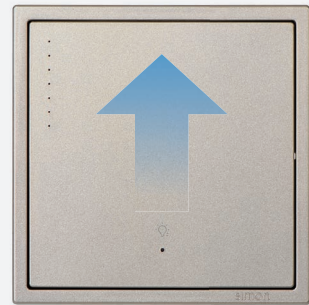

The Dimmer switch

The dimmer switch lets you customize the light according to the time of day and your needs, for enhanced visual comfort and energy savings.