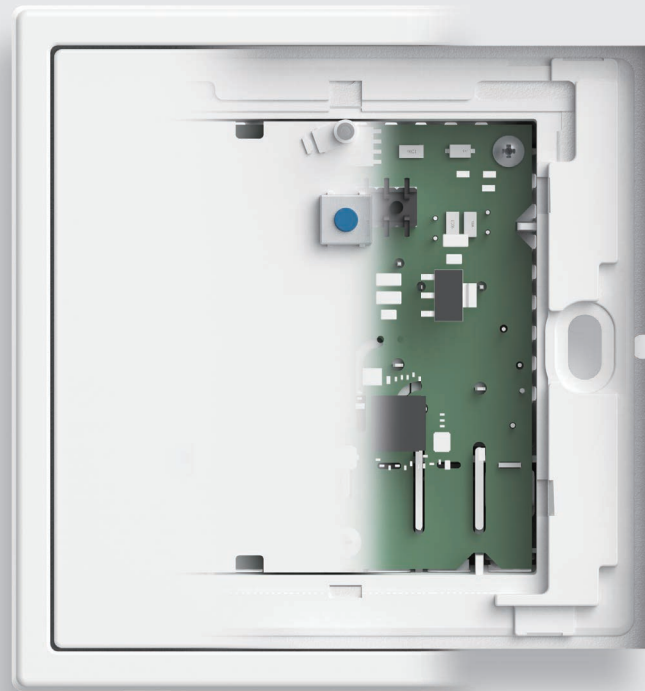

i7

Metal structure

The base is made from steel materials, which has high strength and no deformation to ensure always a perfect installation. The paint on steel base make it isolated and anti-corrosion.

European design

Its pure shape makes it as simple and elegant as a piano. Being launching in the market over 7 years, It has proved itself that it can fit perfectly with multiple interior design.

Multi-gang design

i7 range of switches and sockets have multi-gang frame (up to 5 gang) with multiple combinations. There is no gap between different modules, which emphasizes the visual expression of design.

Exquisite colors

The matt and modern color effect can adapt to any interior style and gives a sophisticate feeling. Three color options: white, champagne and grey.